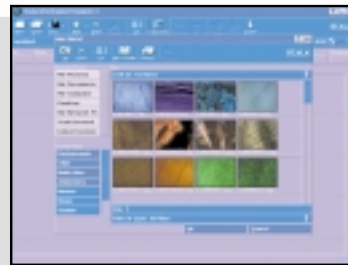

SYSTEM REQUIREMENTS

- Pentium® III or Celeron® 633 processor or better.
- 256 MB of RAM, at least 1 GB of free hard disk space
- Windows® 2000 Service Pack 2 or better
- Internet Explorer® 5.5 Service Pack 2 or better
- DirectX® 8.0a or better
- PC SVGA card with at least 16 MB of video memory and DirectX support with WHQL® certified drivers
- DirectSound® supported sound card with WHQL® certified drivers

MEDIA SUPPORT

Graphics: BMP, GIF, IFF, JPEG, PCX, PNG, Targa, TIFF, WMF

Animation: FLC, FLI, AnimGIF

Sound: WAV, MP3, MIDI, CD Audio (requires sound card, CD-ROM drive)

Video: Software and hardware MPEG, AVI Support and QuickTime® 3

Fonts: TrueType® and ScalaType